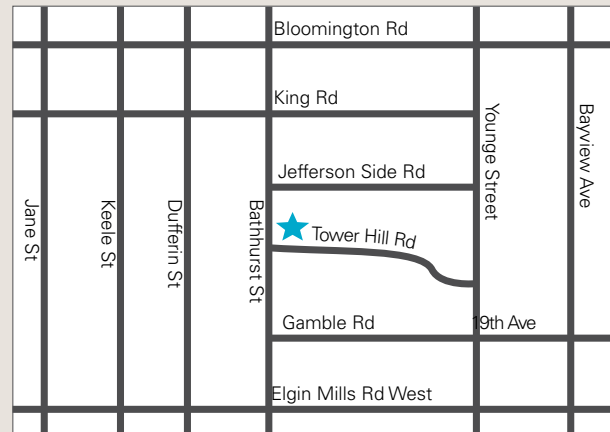

380 Tower Hill Road, Richmond Hill, L4E 0T8

CATERING

Combo for 6-8 people

119.99 + tax

Includes:

- 6 Chicken white or dark dinners (12 skewers) with a choice of side order and house salad
- 1 Cold App Combo tray with 6 choices
- 1 Dozen falafel